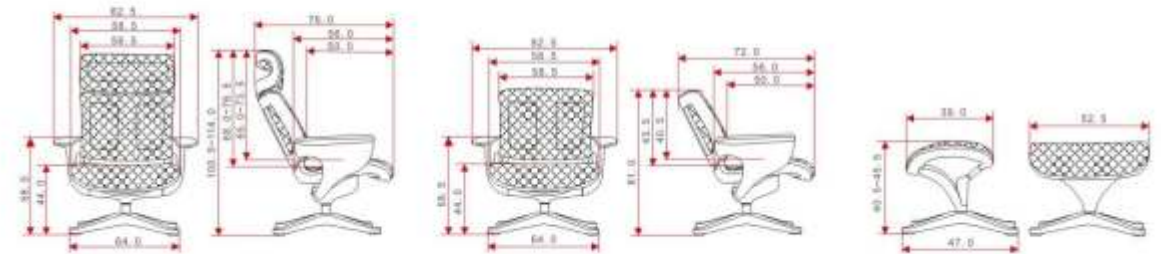

Mesh

Leather

7. Optional stitched leather

* Only available for standard leather

COMPONENTS DESCRIPTION (Unit: cm)

www.fitsut.ru

1. Choose Your Favorite Style of Arm and Base

Num-WA (white arm & chrome base)